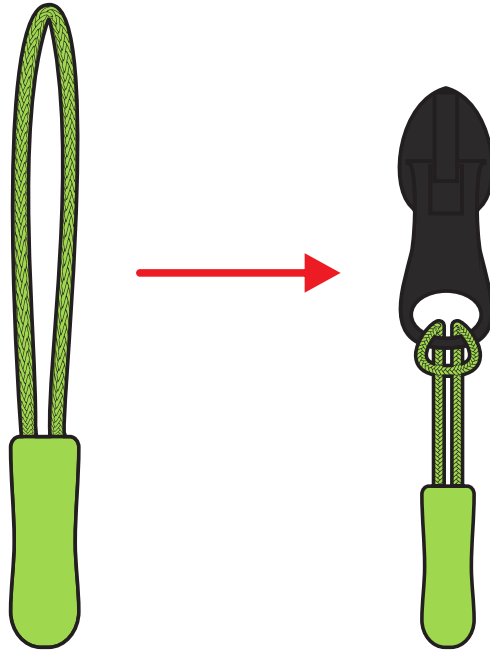

COLOURED PLASTIC PULLERS
(OPTIONAL EXTRAS)

Pullers visualization when assembled