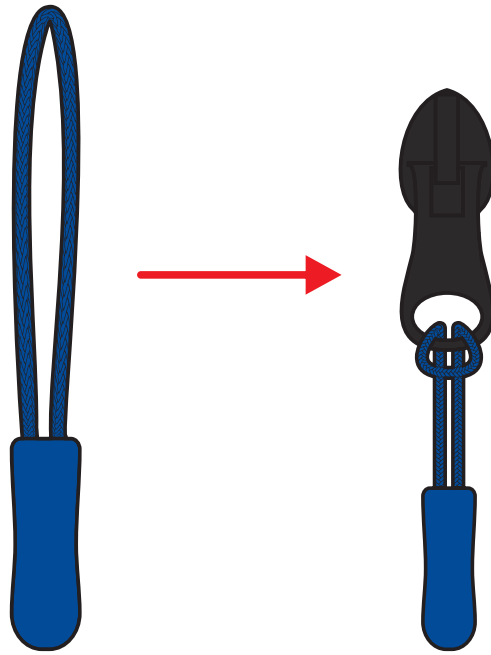

10% of Actual Size
Embroidery

WOMENS 2XL FRONT

10% of Actual Size
Embroidery

WOMENS 2XL BACK

STANDARD
PULLER COLOUR

OPTIONAL EXTRA
PULLER COLOURS

10% of Actual Size
Embroidery

WOMENS 3XL FRONT

10% of Actual Size
Embroidery

WOMENS 3XL BACK

COLOURED PLASTIC PULLERS
(OPTIONAL EXTRAS)

STANDARD
PULLER COLOUR

OPTIONAL EXTRA
PULLER COLOURS

Pullers visualization when assembled