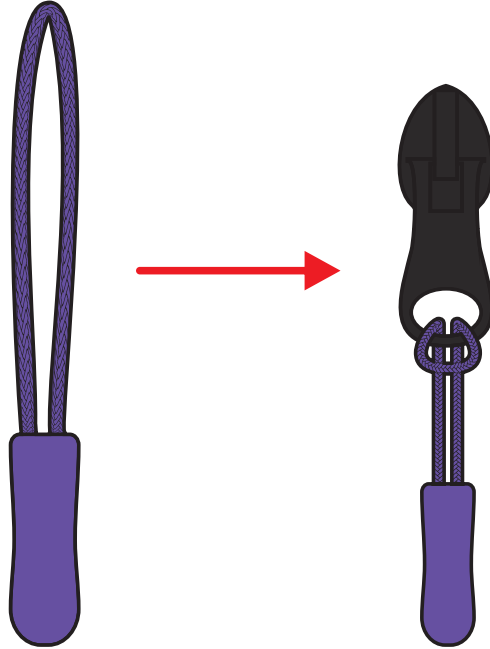

COLOURED PLASTIC PULLERS (OPTIONAL EXTRAS)

Pullers visualization when assembled