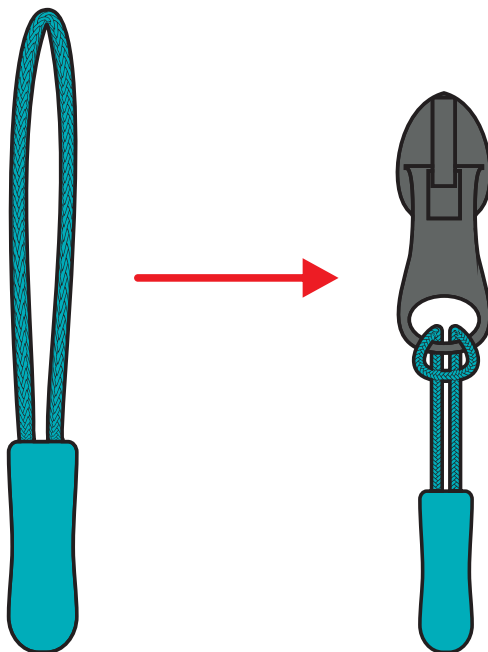

COLOURED PLASTIC PULLERS
(OPTIONAL EXTRAS)

Pullers visualization when assembled