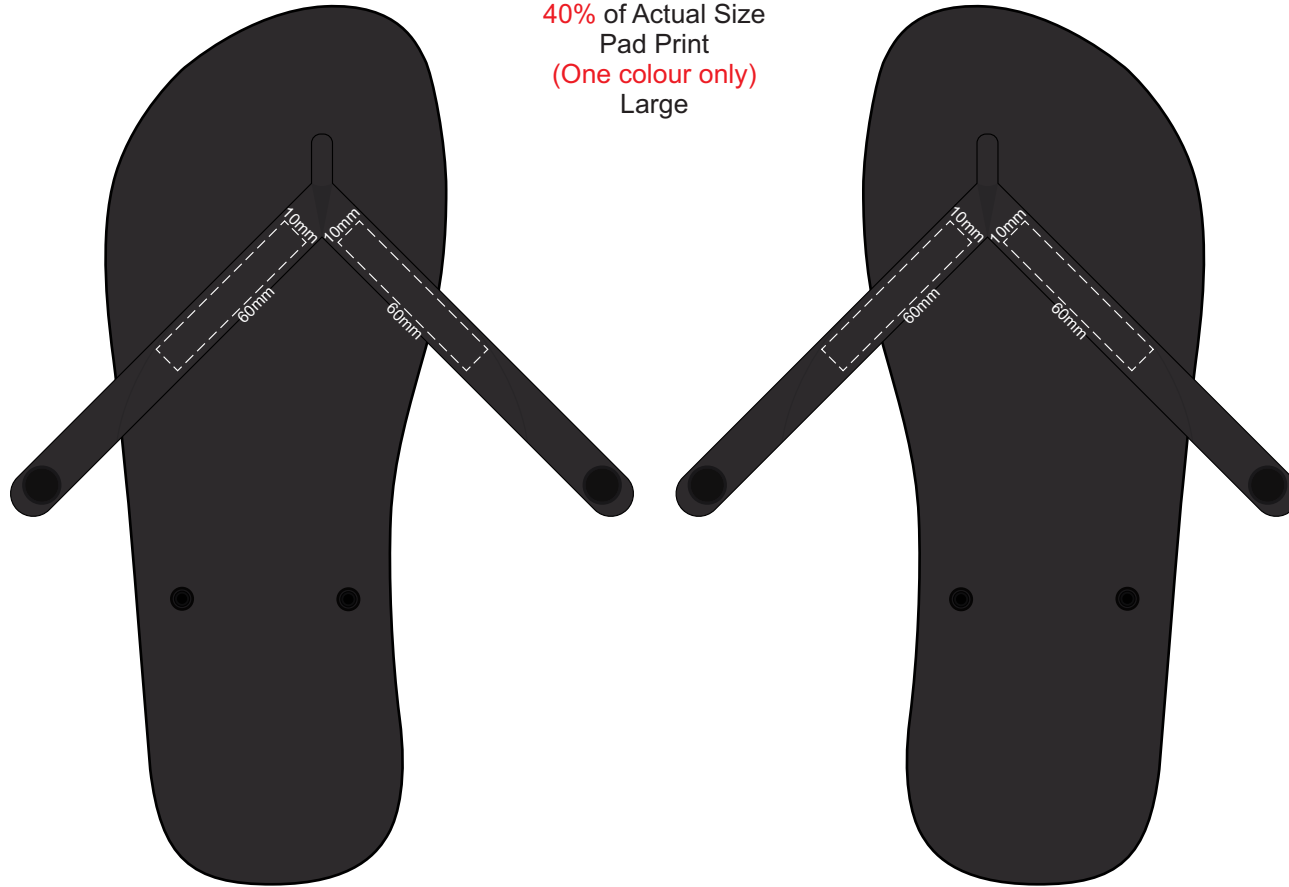

40% of Actual Size
Pad Print
(One colour only)
Small

100% of Print size
LEFT

100% of Print size
RIGHT

100% of Print size
LEFT

40% of Actual Size
Pad Print
(One colour only)
Medium

100% of Print size
RIGHT

100% of Print size
LEFT

40% of Actual Size
Pad Print
(One colour only)
Large

100% of Print size
RIGHT

100% of Print size
LEFT

40% of Actual Size
Pad Print
(One colour only)
Extra Large

100% of Print size
RIGHT