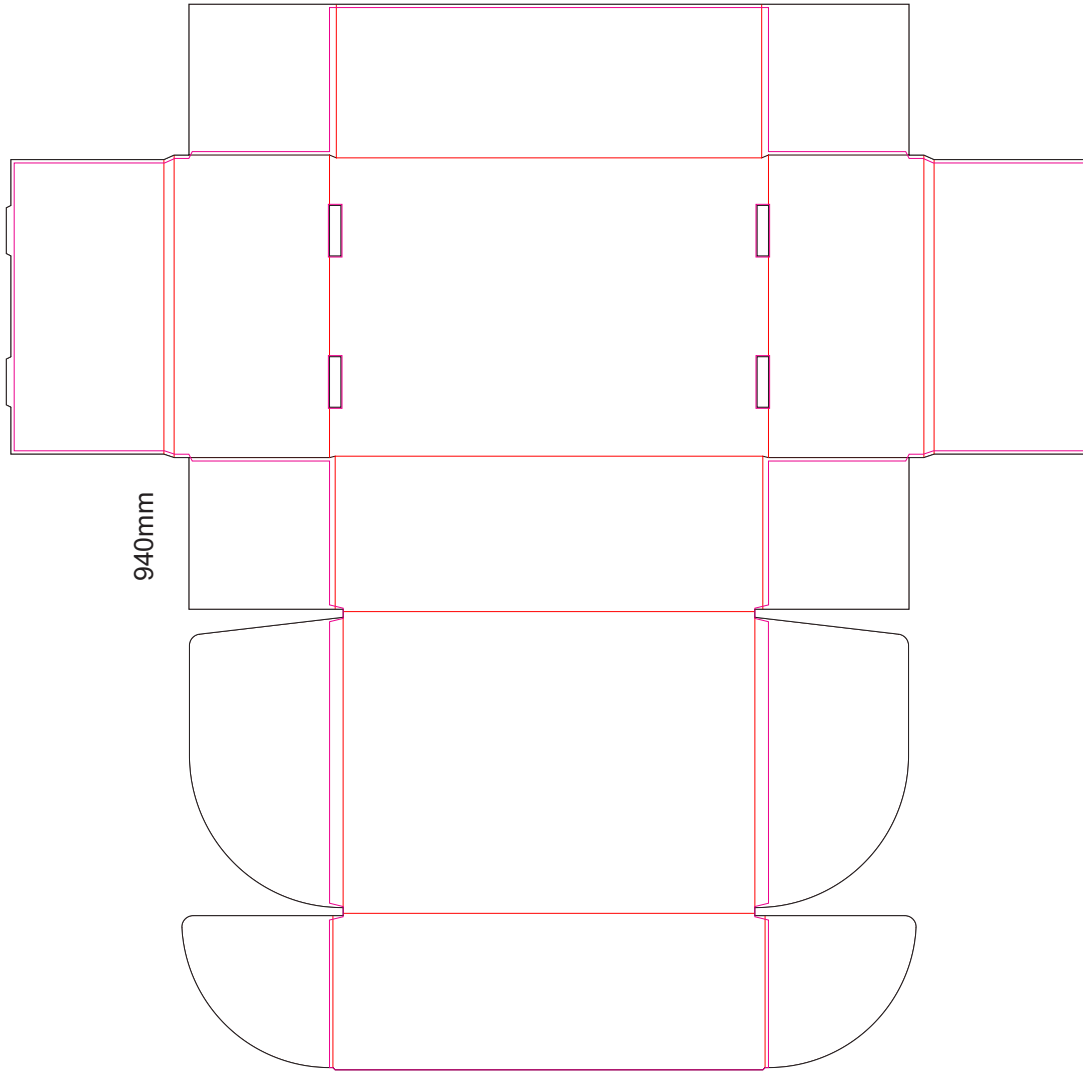

15% of Actual Size
Digital Packaging Print
957mm

SIDE 1 - OUTSIDE
Black Lines - Cut Marks or Edges
Red Line - Fold Marks
Pink Line = Bleed off to here

There will be no bleed on the leading edge

Artwork will be printed onto a natural corrugated substrate via CMYK printing (no white), some colour variation and corrugation lines should be considered acceptable. Block colour artwork exceeding 50% coverage per panel cannot be achieved.

15% of Actual Size
Digital Packaging Print
957mm

SIDE 2 - INSIDE
Black Lines - Cut Marks or Edges
Red Line - Fold Marks
Pink Line = Bleed off to here

There will be no bleed on the leading edge

Artwork will be printed onto a natural corrugated substrate via CYMK printing (no white), some colour variation and corrugation lines should be considered acceptable. Block colour artwork exceeding 50% coverage per panel cannot be achieved.