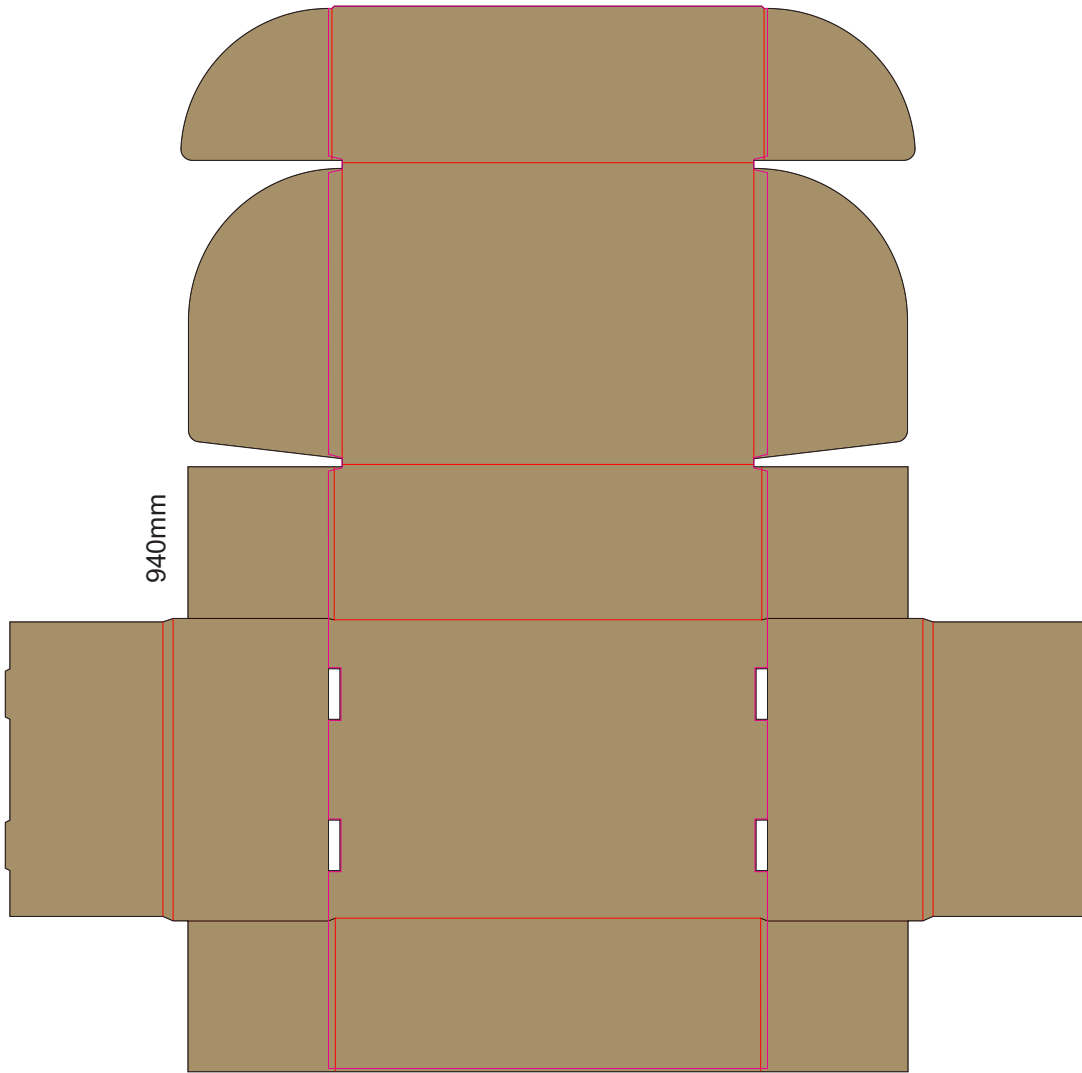

15% of Actual Size
Digital Packaging Print
957mm

SIDE 1 - OUTSIDE
Black Lines - Cut Marks or Edges
Red Line - Fold Marks
Pink Line = Bleed off to here

There will be no bleed on the leading edge

Artwork will be printed onto a natural corrugated substrate via CMYK printing (no white), some colour variation and corrugation lines should be considered acceptable. Block colour artwork exceeding 50% coverage per panel cannot be achieved.

15% of Actual Size
Digital Packaging Print
957mm

SIDE 2 - INSIDE
Black Lines - Cut Marks or Edges
Red Line - Fold Marks
Pink Line = Bleed off to here

There will be no bleed on the leading edge

Artwork will be printed onto a natural corrugated substrate via CYMK printing (no white), some colour variation and corrugation lines should be considered acceptable. Block colour artwork exceeding 50% coverage per panel cannot be achieved.