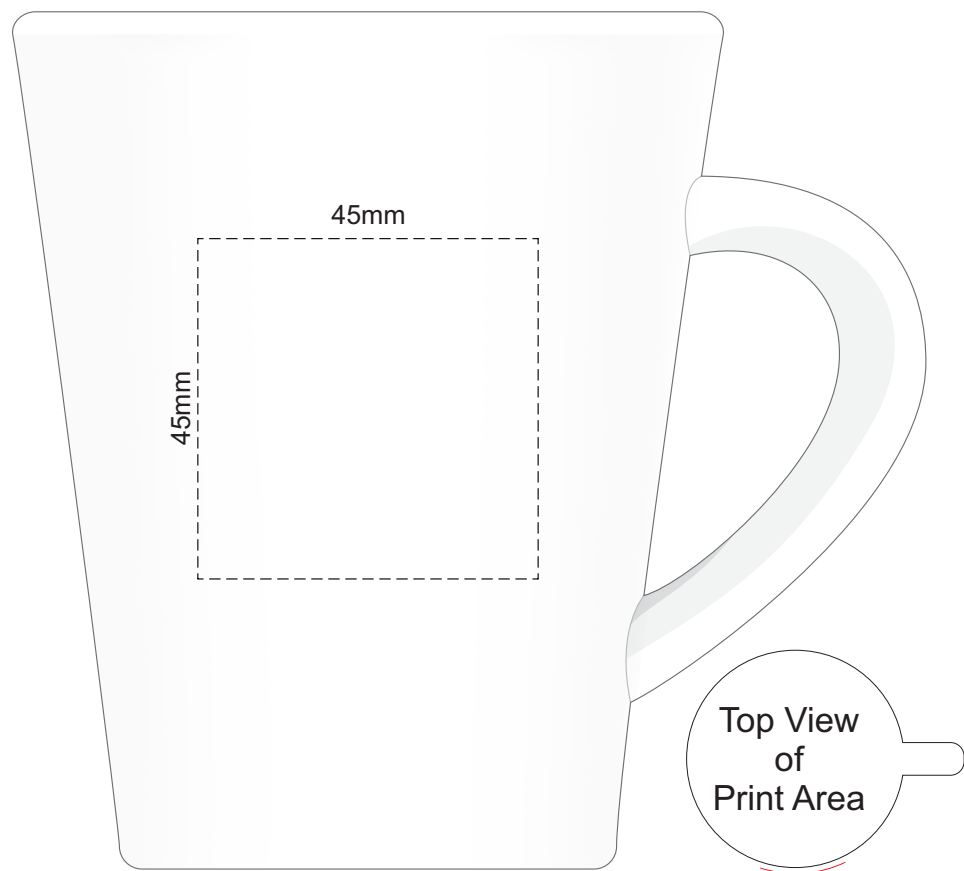

100% of Actual Size
Pad Print

Please note: Printing large block artworks is not recommended due to the uneven shape of the mug.

QUALITY OF CERAMICS

Due to the inherent properties of ceramic ware produced by foreign manufacturers, there may be small imperfections or irregularities which should not be perceived as defective. Variations in materials, firing temperatures and colour pigments may result in variations in glaze and imprint colours. These variations must be considered acceptable.