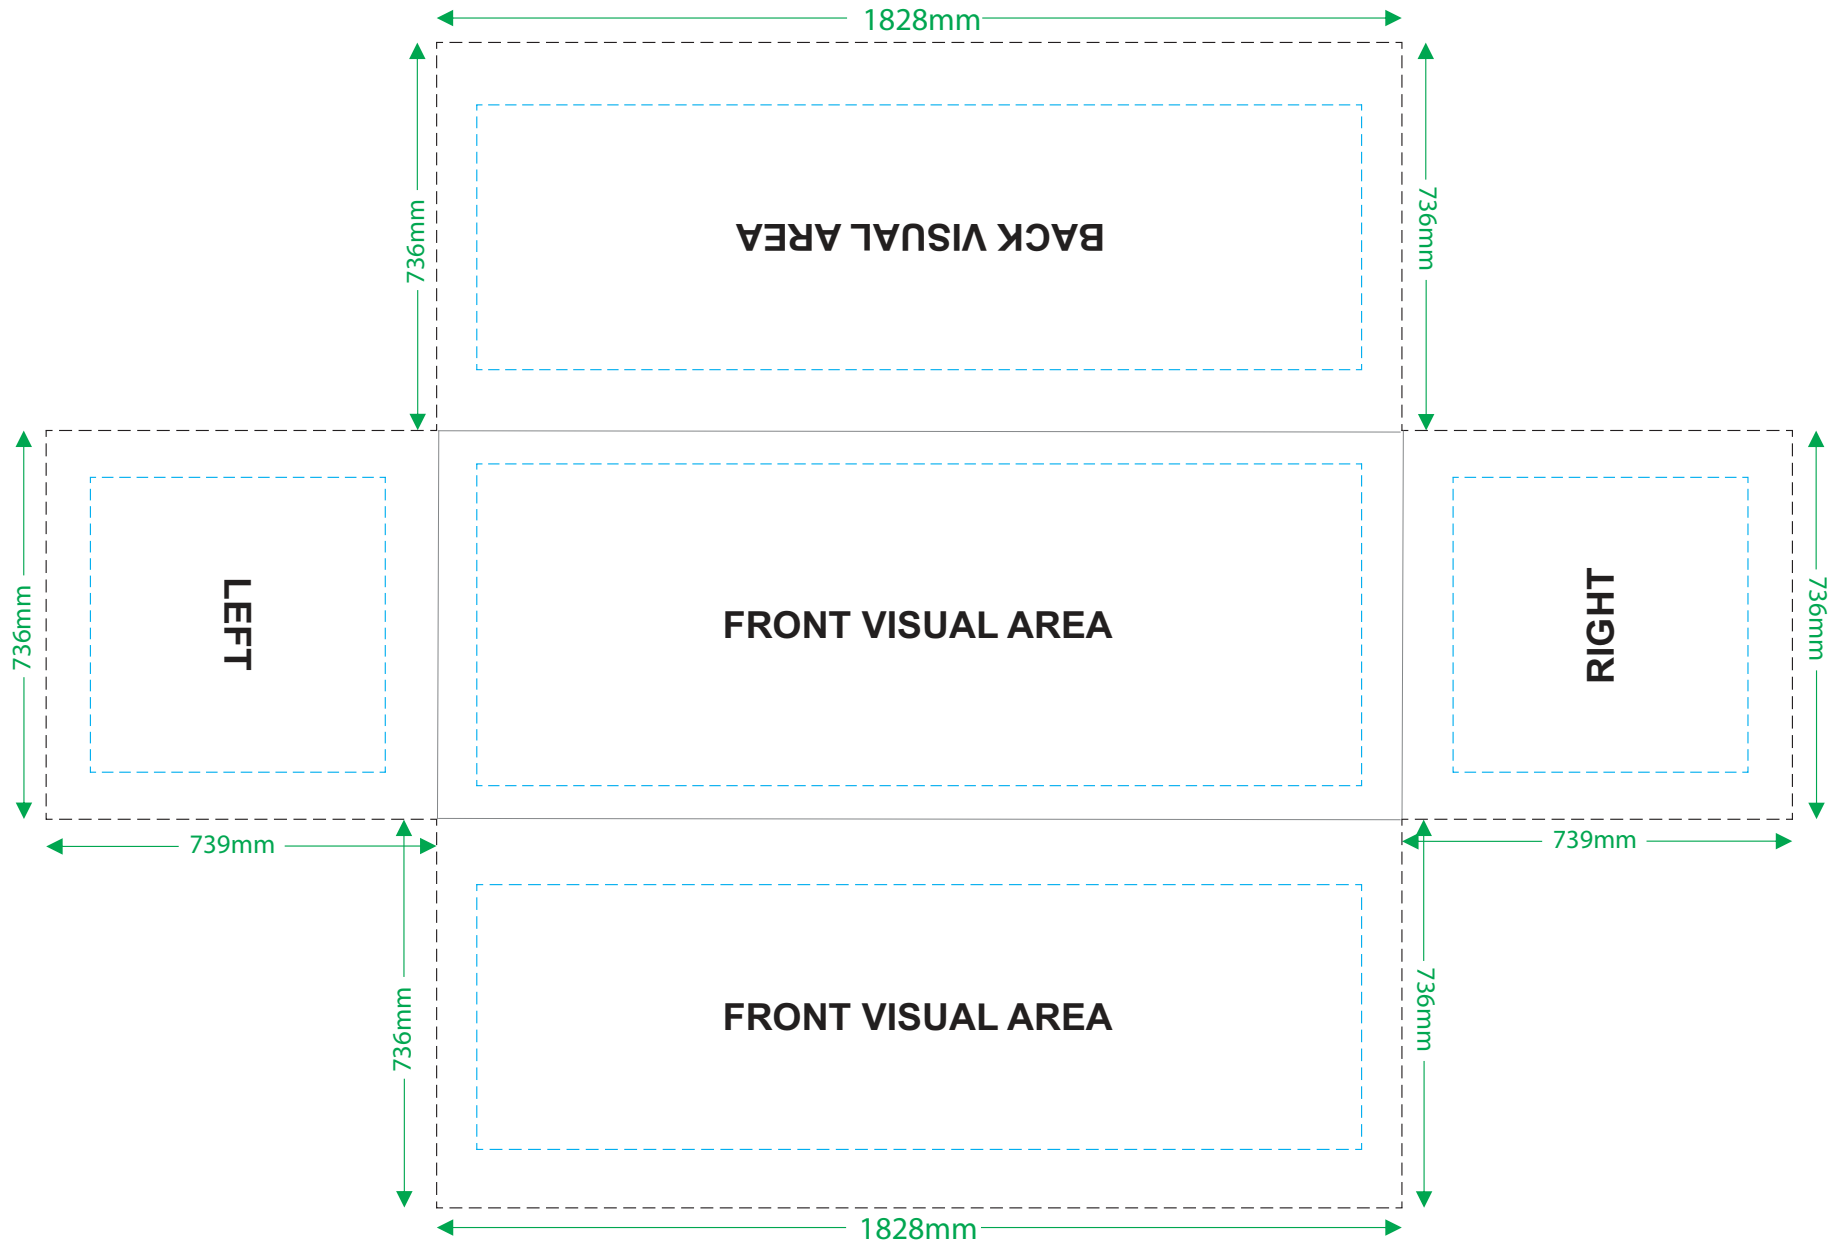

7% of Actual Size
Sublimation

6ft - 4 Sided Fitted Table Throw

Blue Line = The SIGNIFICANT PRINT AREA
(Keep all critical images & text within this box)
Black Line = Maximum print area