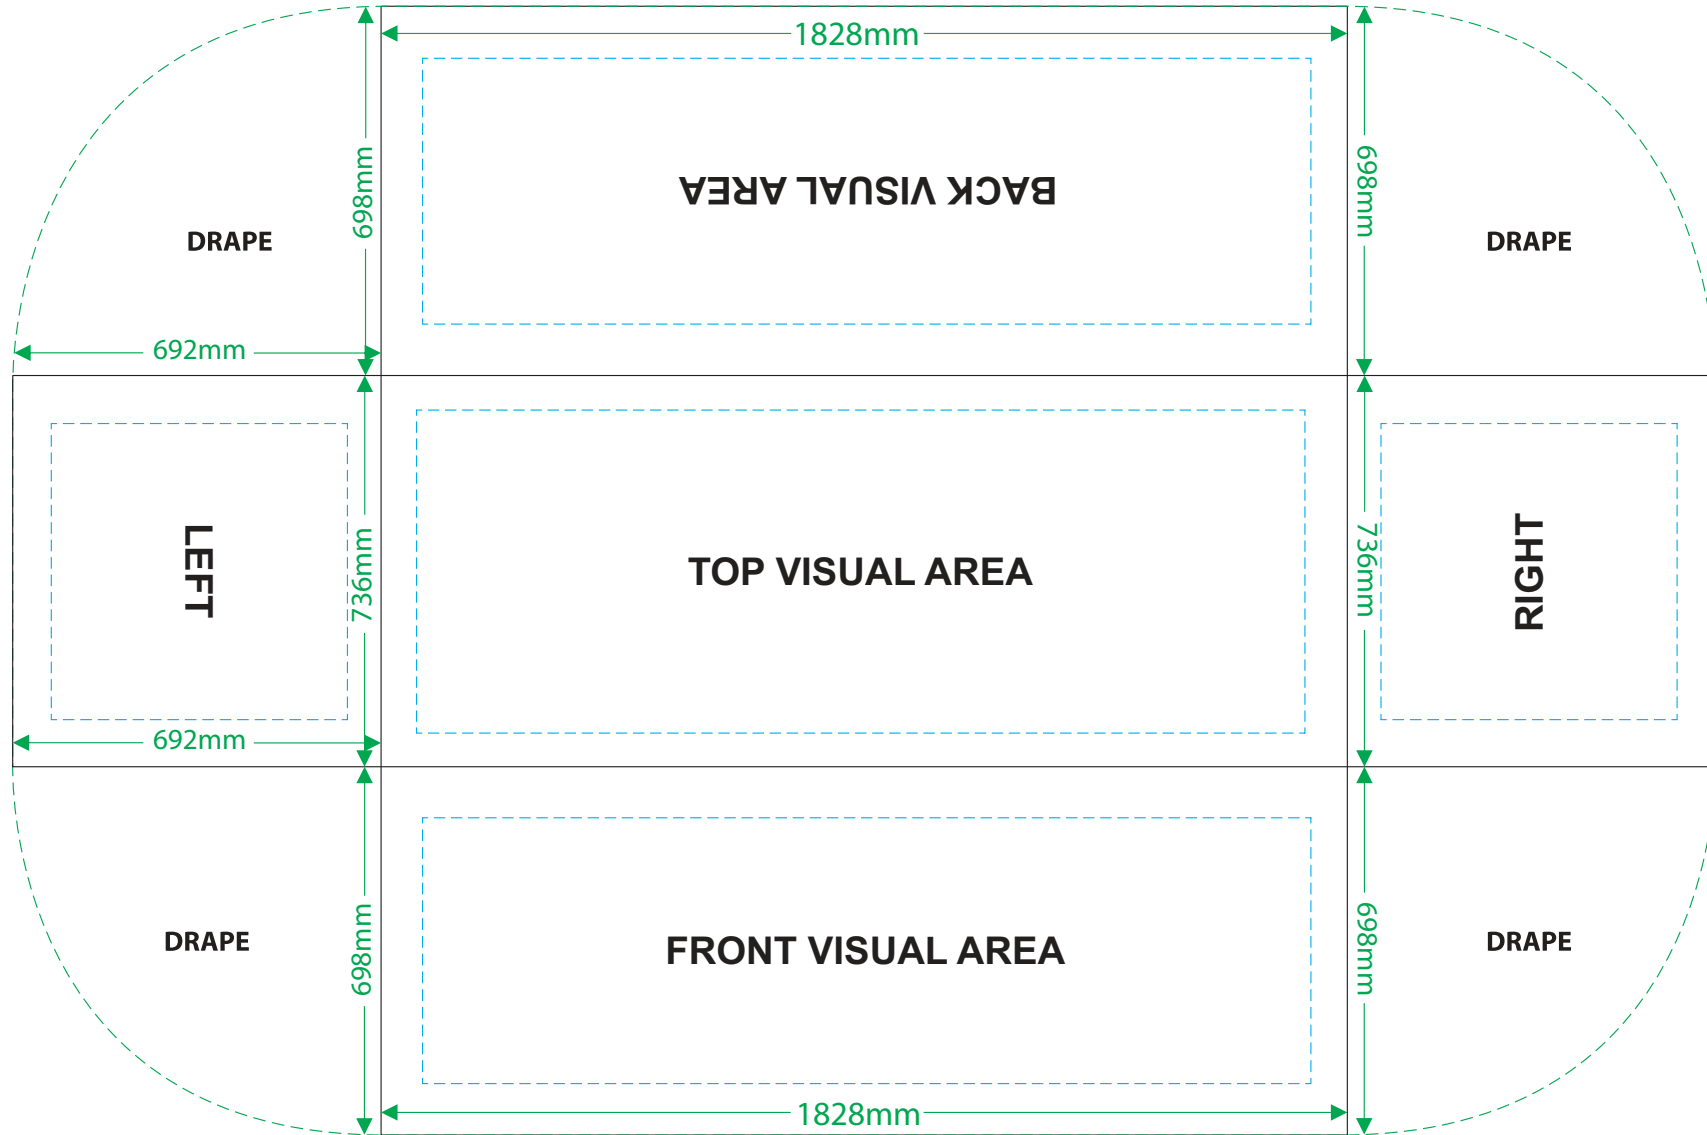

7% of Actual Size
Sublimation

6ft - 4 Sided Loose Table Throw

Blue Line = The SIGNIFICANT PRINT AREA
(Keep all critical images & text within this box)
Black Line = Maximum print area