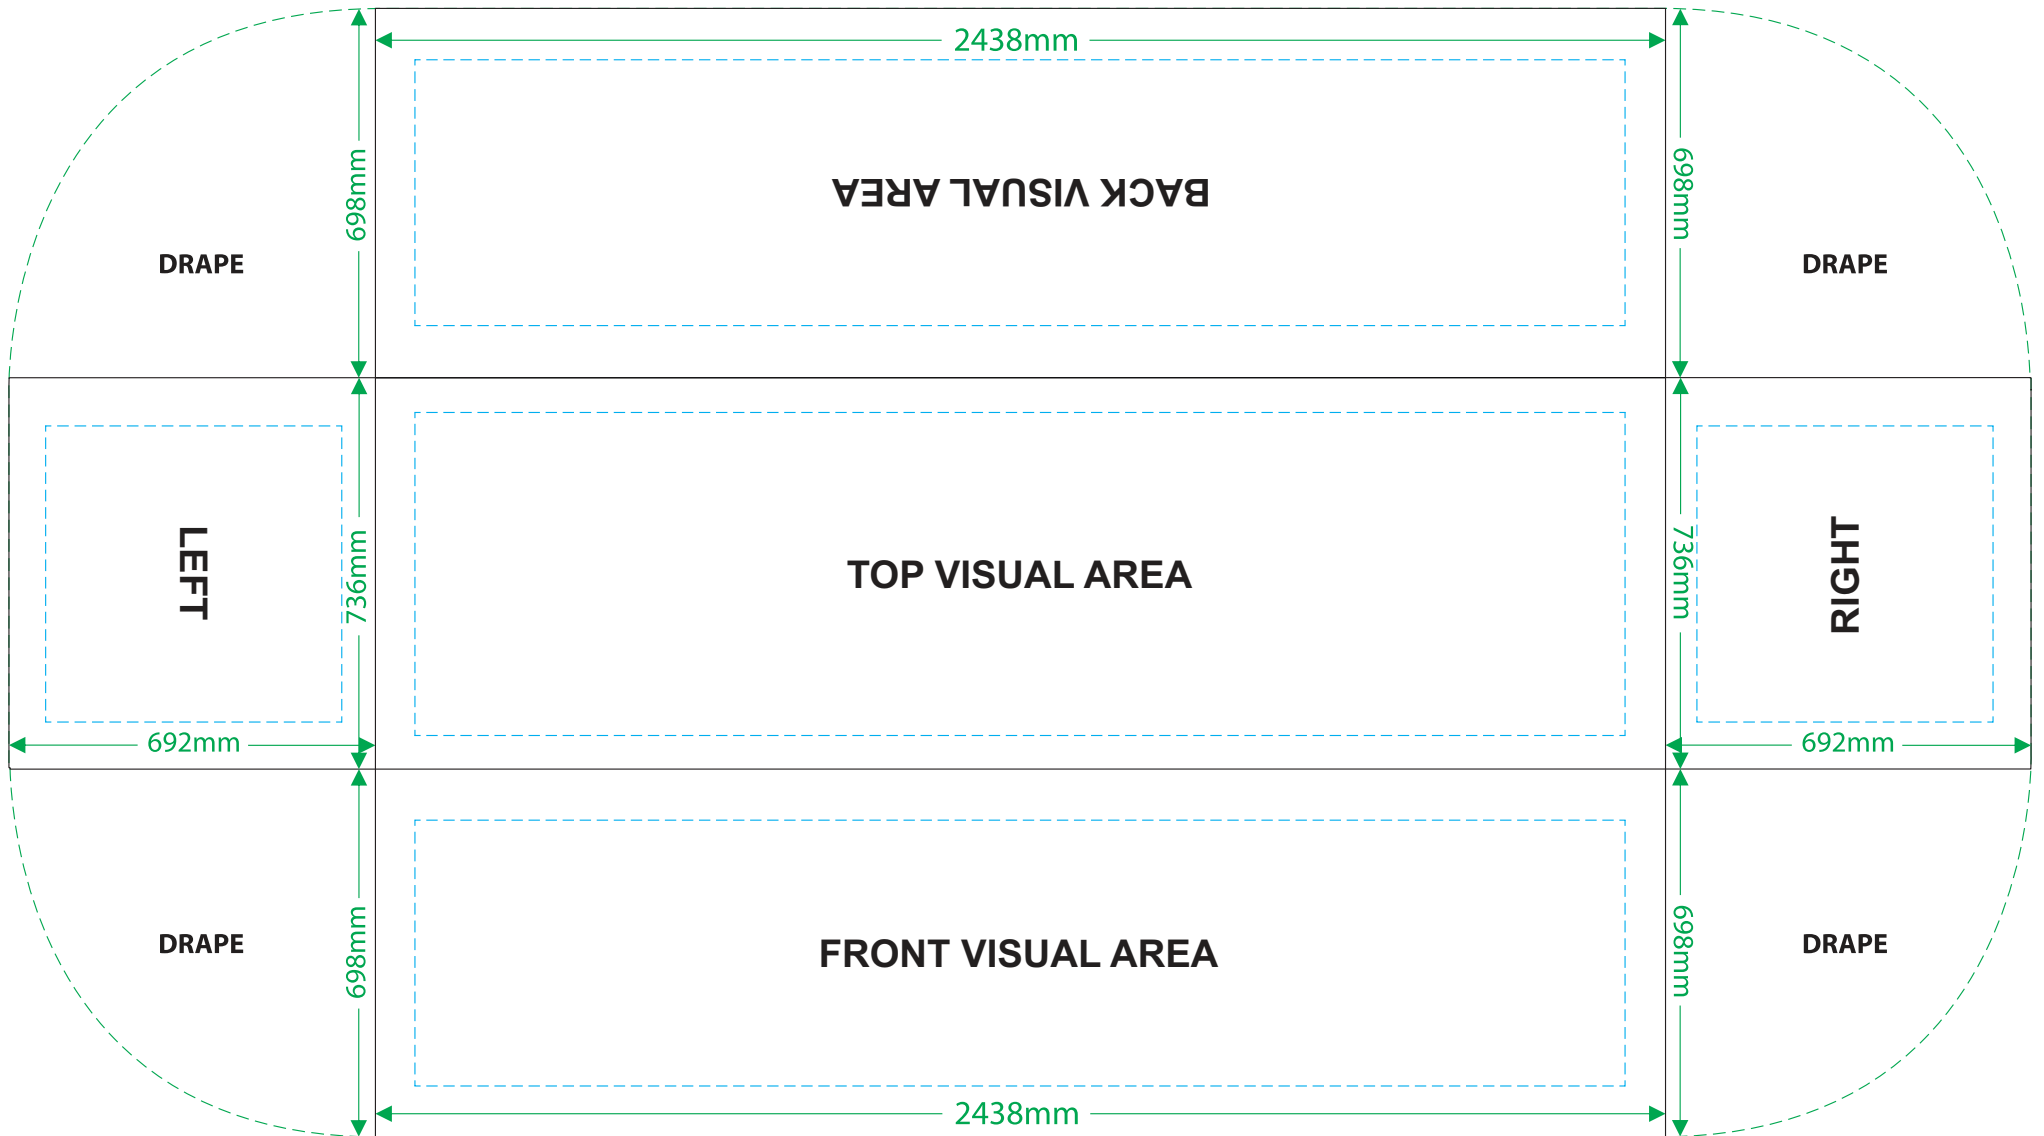

7% of Actual Size
Sublimation

8ft - 4 Sided Loose Table Throw

Blue Line = The SIGNIFICANT PRINT AREA
(Keep all critical images & text within this box)
Black Line = Maximum print area