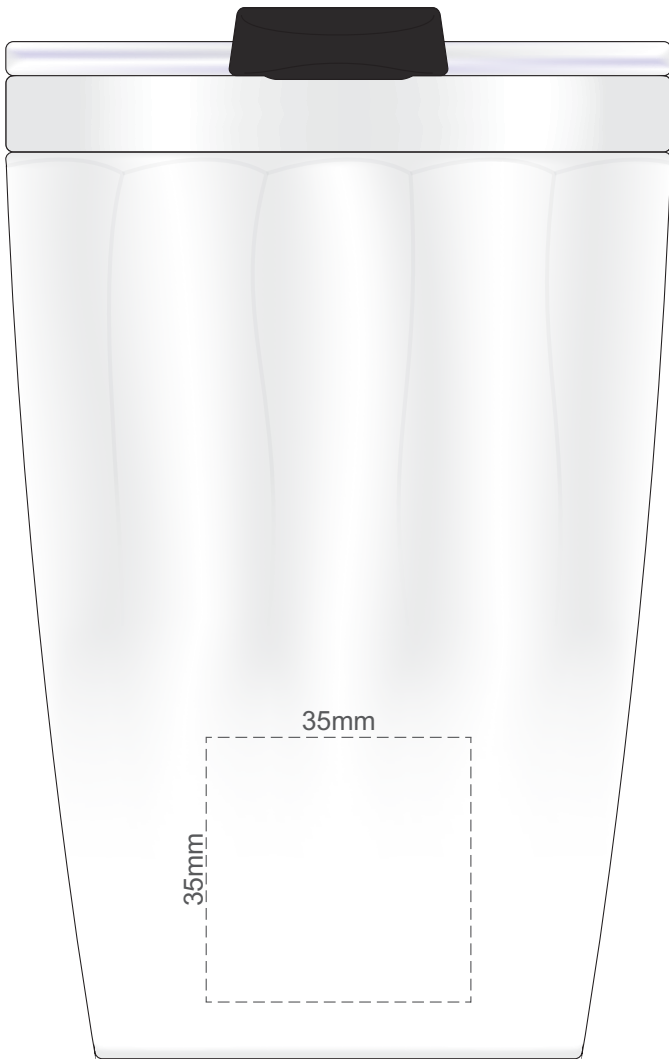

100% of Actual Size  
Pad Print  
Laser Engraving

SIDE 1

SIDE 2

 Shiny Stainless Steel Finish