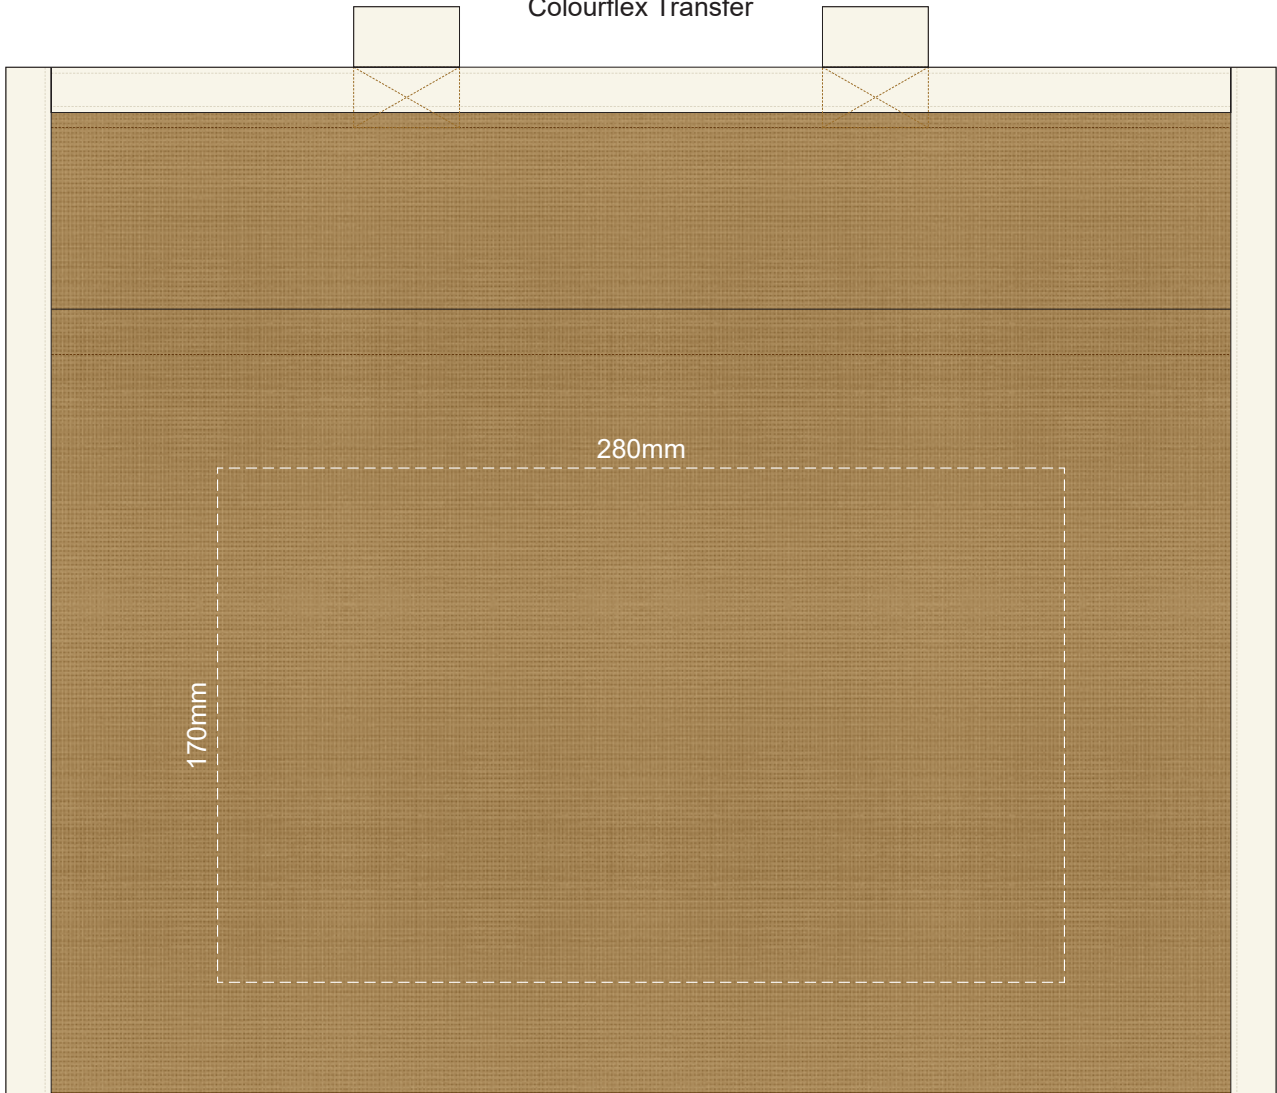

40% of Actual Size
Screen Print
Colourflex Transfer

Please be aware the artwork will be significantly affected by the texture of the bag.
Fine detailing, small text will be lost in the texture of the bag and may not be legible.