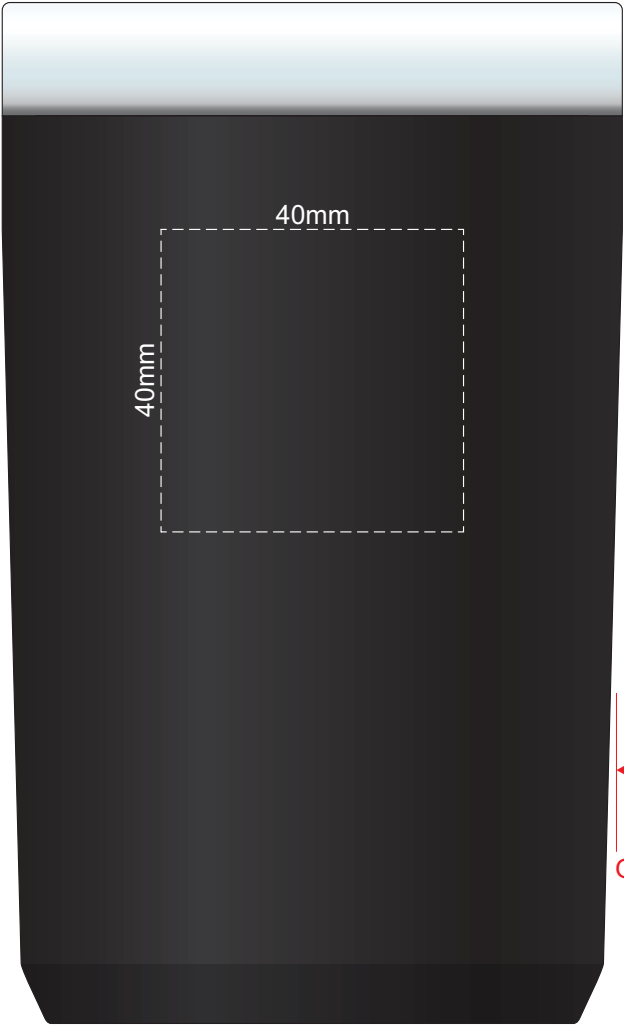

100% of Actual Size  
Pad Print  
Laser Engraving

 Shiny Stainless Steel Finish