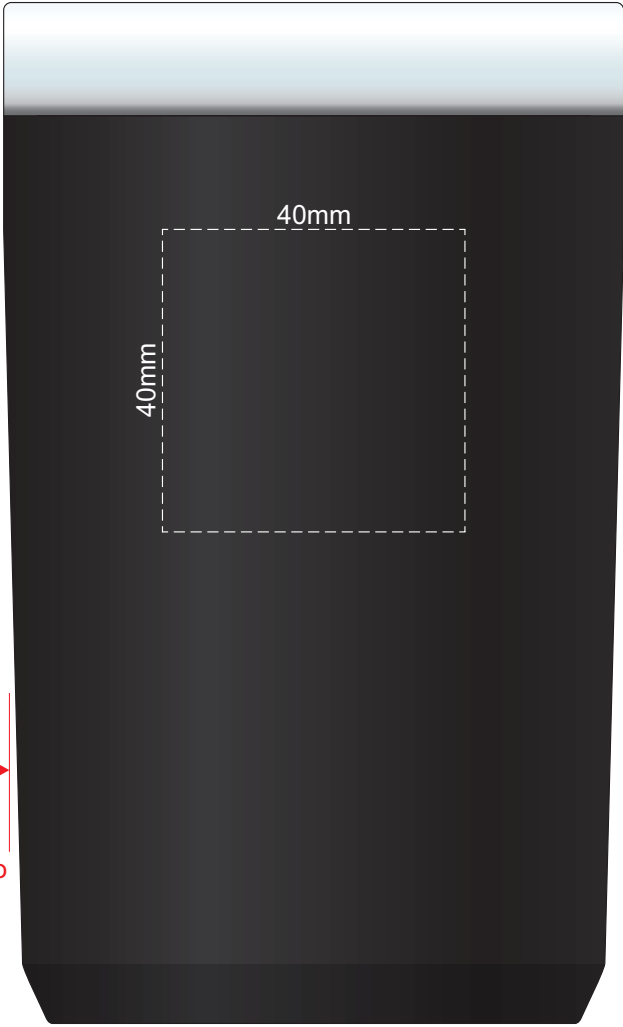

100% of Actual Size  
Pad Print  
Laser Engraving

 Shiny Stainless Steel Finish