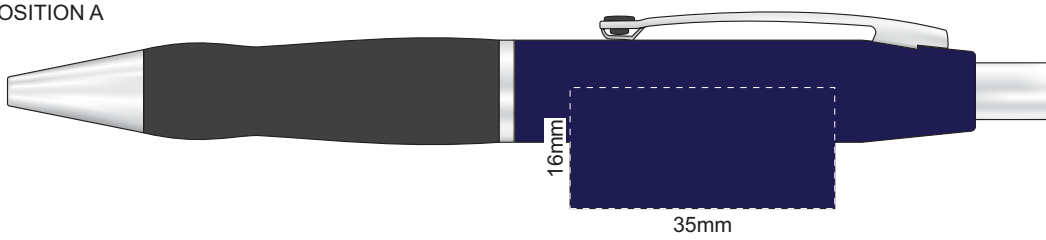

100% of Actual Size  
Screen Print

POSITION A

100% of Actual Size  
Pad Print  
Engraving

POSITION D

POSITION E

Engraves to Brass Colour