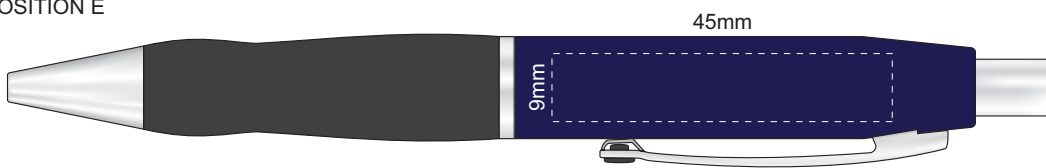

100% of Actual Size  
Screen Print

POSITION A

100% of Actual Size  
Pad Print  
Engraving

POSITION D

POSITION E

Engraves to Brass Colour