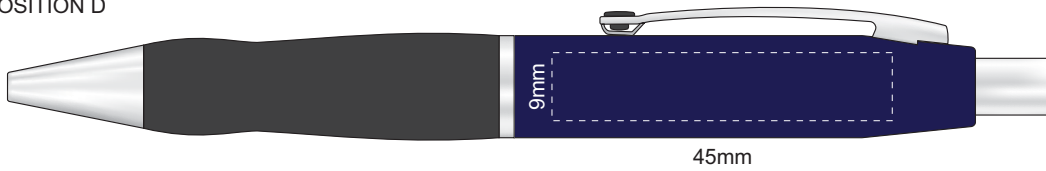

100% of Actual Size  
Screen Print

POSITION A

100% of Actual Size  
Pad Print  
Engraving

POSITION D

POSITION E

Engraves to Brass Colour