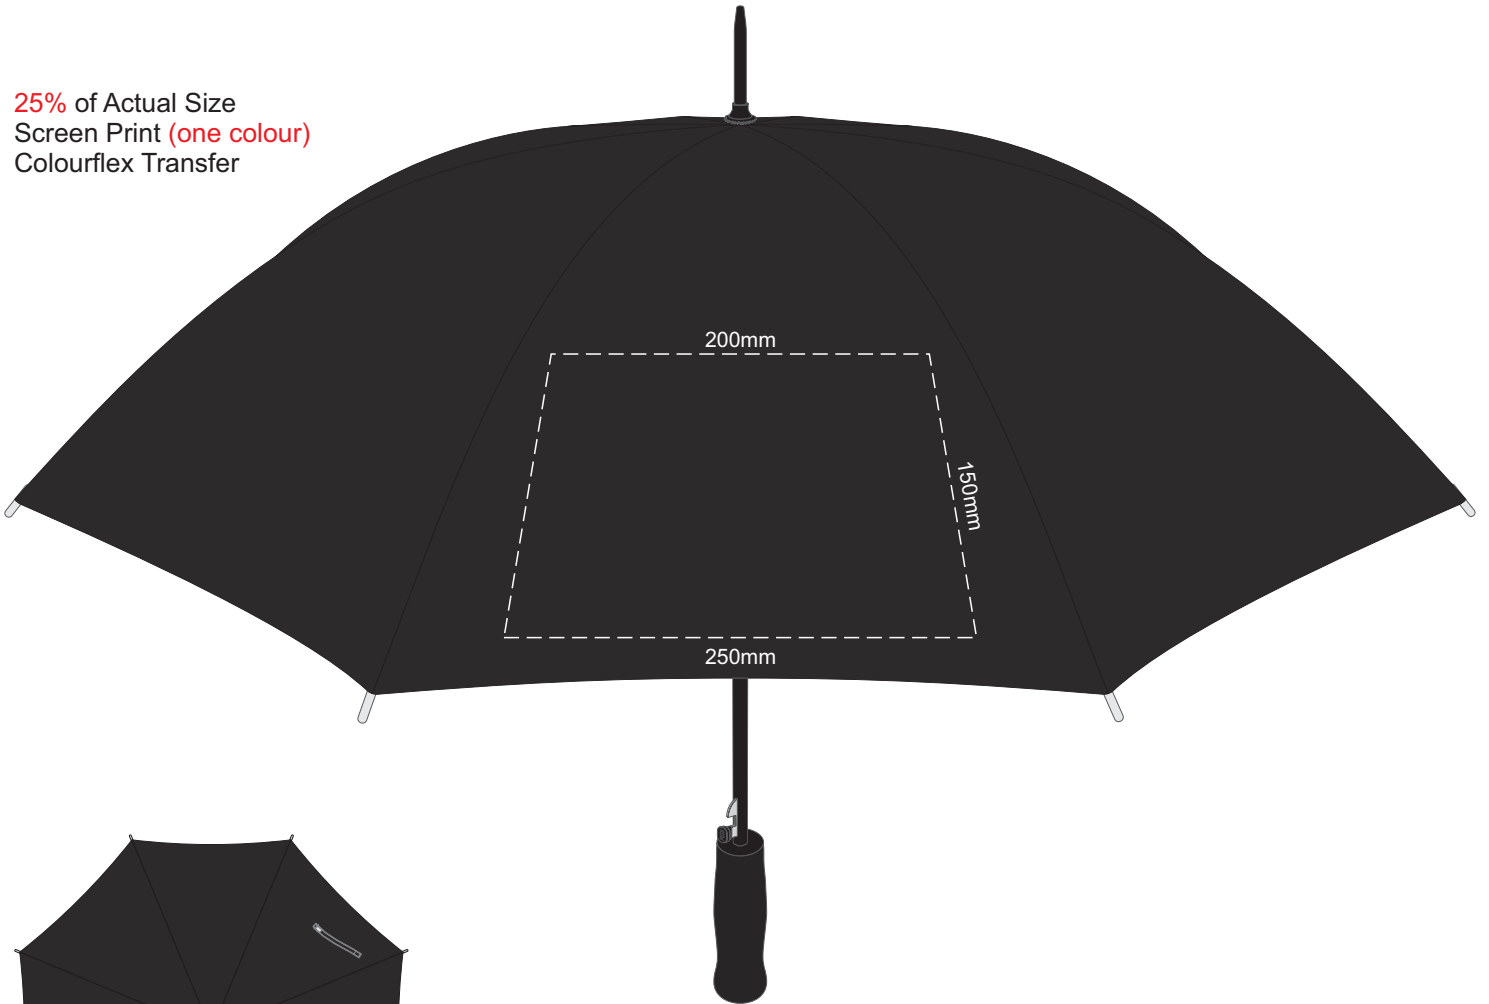

25% of Actual Size
Screen Print (one colour)
Colourflex Transfer

Top view at 5%
to indicate which
panel/s to be decorated.

All panels are printable except for the panel with tie.