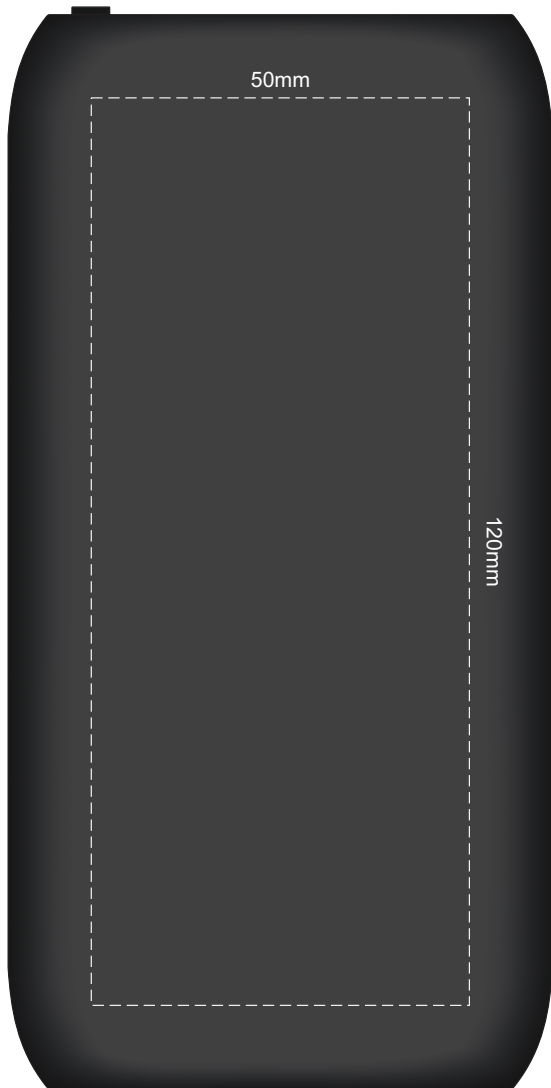

100% of Actual Size  
Direct Digital

FRONT

BACK  
wireless function is not applicable

**Please note:** Artwork must be supplied in vector format

100% of Actual Size  
Direct Digital

FRONT

BACK

wireless function is not applicable

**Please note:** Artwork must be supplied in vector format