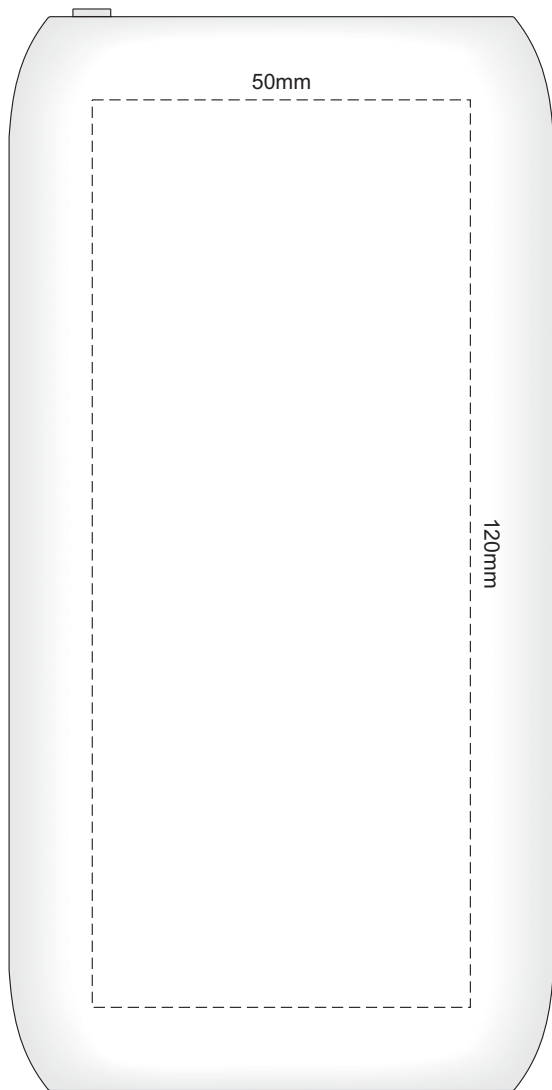

100% of Actual Size  
Direct Digital

FRONT

BACK  
wireless function is not applicable

**Please note:** Artwork must be supplied in vector format

100% of Actual Size  
Direct Digital

FRONT

BACK

wireless function is not applicable

**Please note:** Artwork must be supplied in vector format