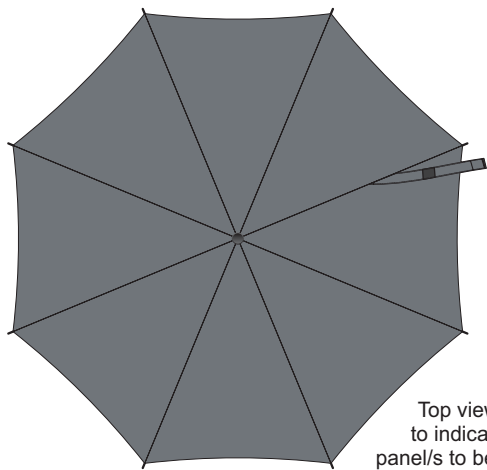

20% of Actual Size  
Screen Print (one colour)  
Colourflex Transfer

Top view at 5%  
to indicate which  
panel/s to be decorated.