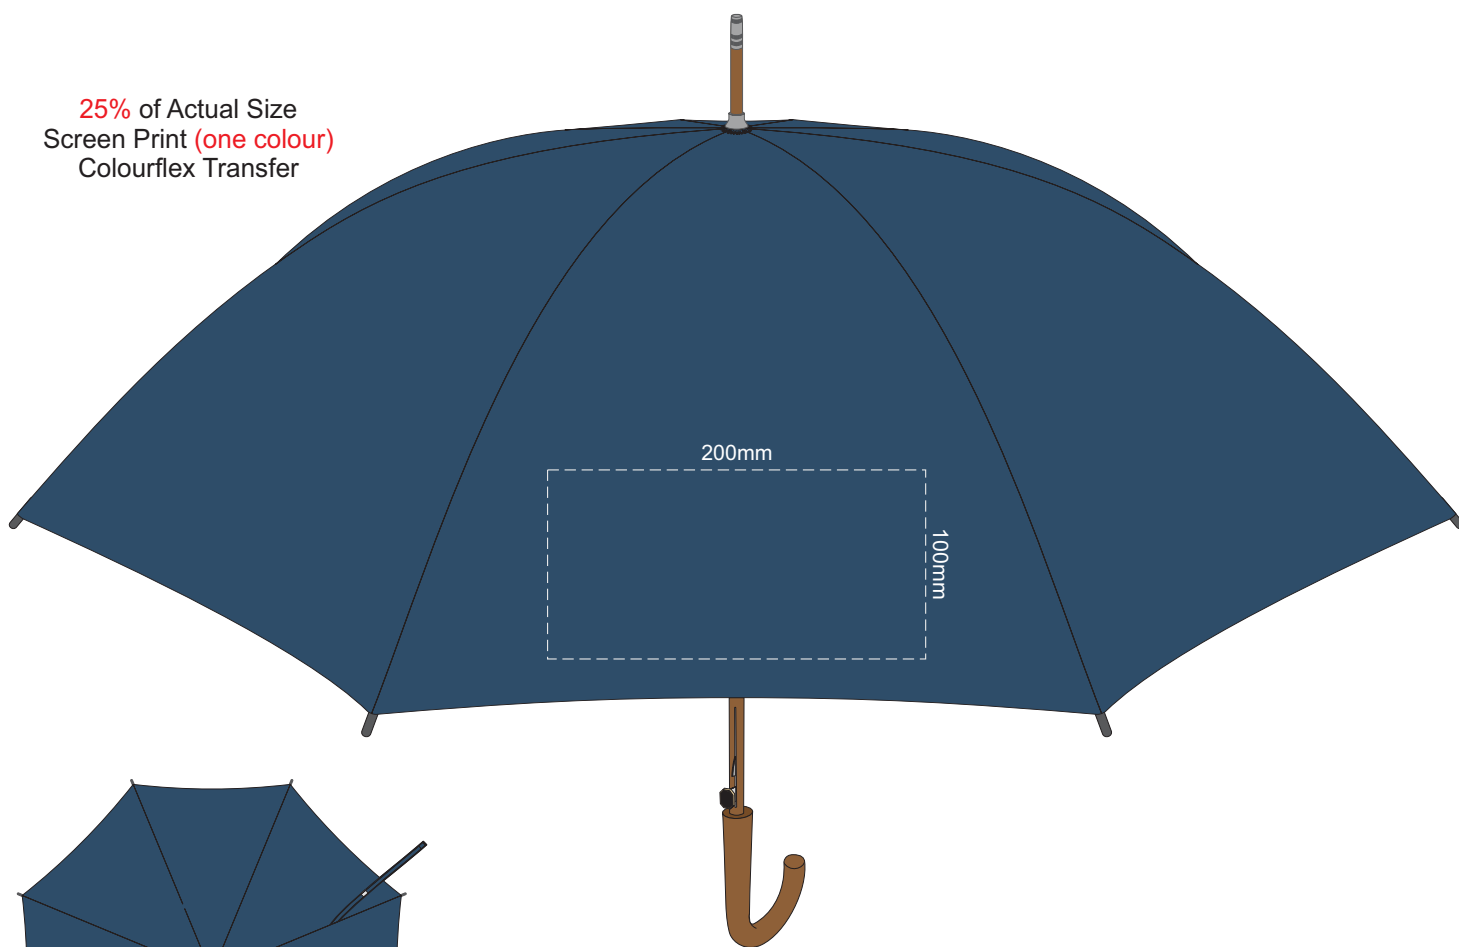

25% of Actual Size
Screen Print (one colour)
Colourflex Transfer

Top view at 5%
to indicate which
panel/s to be decorated.